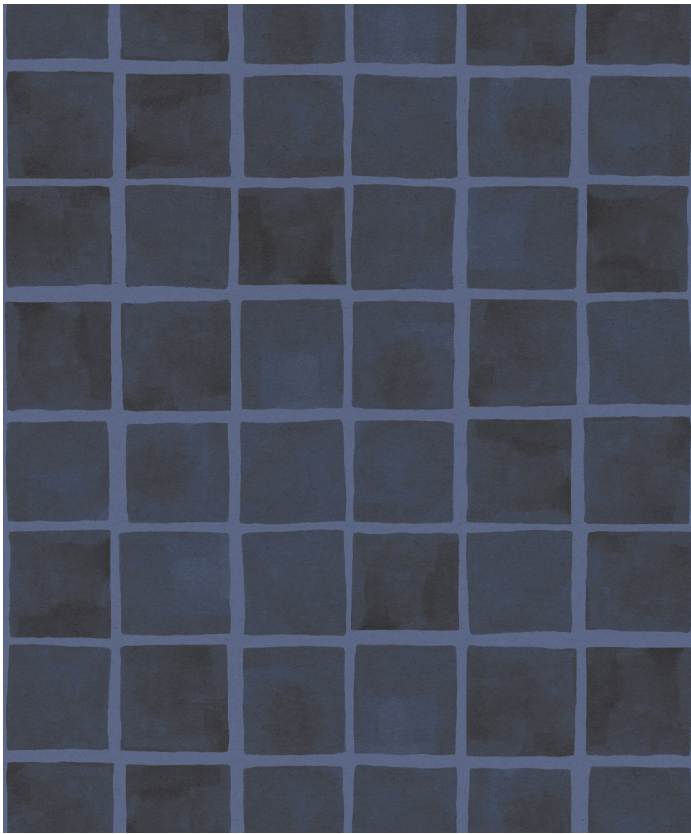

Carrée Wallpaper

Carrée, or square, features beautiful watercolour squares repeating across a subtly textured background, creating a steady and soothing addition to any space. Rough rather than rigid, this design will add structure to a room, without compromising on warmth. This bold geometric design would pair well with solid colors and surfaces, or other similar patterns in bedrooms, living areas, kitchens and bathrooms. Available in six colourways ranging from cool to warm tones to suit a range of interiors.

ROLL DIMENSIONS	24" (61.5cm) x 33ft (10.05m)
MATERIAL/BASE	Matte Non-Woven
PATTERN REPEAT	24" (61.5cm)
PATTERN MATCH	Straight Match
FINISH	Pre-trimmed Butt Join
CLEANABILITY	Spongeable
USAGE	Domestic & Commercial