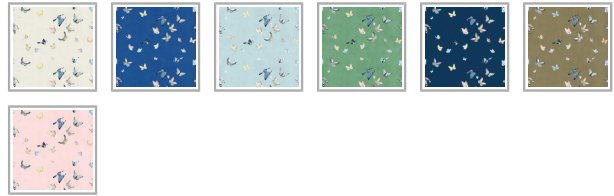

ROLL DIMENSIONS	24" (61.5cm) x 33ft (10.05m)
MATERIAL/BASE	Matte Non-Woven
PATTERN REPEAT	16.2" (41cm)
PATTERN MATCH	Straight Match
FINISH	Pre-trimmed Butt Join
CLEANABILITY	Spongeable
USAGE	Domestic & Commercial

SUSTAINABILITY

- Made to order within 5-7 business days using the latest eco-friendly printing tech. That means no over-production and waste like regular wallpaper brands.
- Our PVC Free wallpaper base is sourced from sustainably managed forests.
- We print all wallpapers using odorless water-based ink. GREENGUARD GOLD Certified to standards for low chemical emissions into indoor air.
- Milton & King's wallpapers are of the highest quality, are environmentally friendly, and totally 100% vinyl-free.

MILTON & KING®

SHOWROOM ADDRESS & OPENING HOURS

Phone: 469.372.5774
900 Dragon Street
Design District
Dallas Texas 75207

Mon to Fri: 9am-5pm
Saturday: Closed
Sunday: Closed

GENERAL ENQUIRIES, ORDER & PRODUCTS

469.372.5774
Mon-Fri: 8am-5pm (CST)
support@miltonandking.com
www.miltonandking.com

BATCHING & DELIVERY

- **Note:** Samples of this wallpaper are provided for review of the material, pattern scale and print technique – they are not intended to be used for color matching purposes. There can be slight shifts in color between runs, so your wallpaper may vary slightly from sample coloring.
- Please ensure that you order the correct amount as we do not guarantee that rolls printed in different batches will be an exact match.
- All Milton & King orders are printed and shipped with love from Dallas, Texas.
- Industry leading production times on all orders.