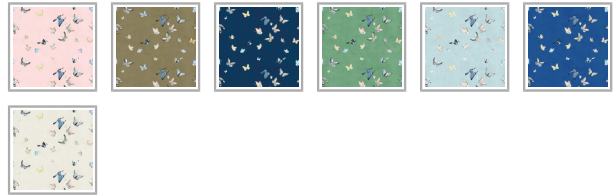

ROLL DIMENSIONS	24" (61.5cm) x 33ft (10.05m)
MATERIAL/BASE	Matte Non-Woven
PATTERN REPEAT	16.2" (41cm)
PATTERN MATCH	Straight Match
PATTERN REPEAT	17" (44cm)
PATTERN MATCH	Straight Match

SUSTAINABILITY

- Made to order within 5-7 days using the latest eco-friendly printing tech. That means no over-production and waste like regular wallpaper brands.
- Our PVC Free wallpaper base is sourced from sustainably managed forests.
- We print all wallpapers using odorless water-based ink. GREENGUARD GOLD Certified to standards for low chemical emissions into indoor air.
- Milton & King's wallpapers are of the highest quality, are environmentally friendly, and totally 100% vinyl-free.

BATCHING & DELIVERY

- **Note:** Samples of this wallpaper are provided for review of the material, pattern scale and print technique – they are not intended to be used for color matching purposes. There can be slight shifts in color between runs, so your wallpaper may vary slightly from sample coloring.
- Please ensure that you order the correct amount as we do not guarantee that rolls printed in different batches will be an exact match.
- All Milton & King orders are printed and shipped with love from Dallas, Texas.
- Industry leading production times on all orders.

MILTON & KING®

SHOWROOM ADDRESS & OPENING HOURS

Phone: 469.372.5774
900 Dragon Street
Design District
Dallas Texas 75207

Mon to Fri: 9am-5pm
Saturday: Closed
Sunday: Closed

GENERAL ENQUIRIES, ORDER & PRODUCTS

469.372.5774
Mon-Fri: 8am-5pm (CST)
support@miltonandking.com
www.miltonandking.com