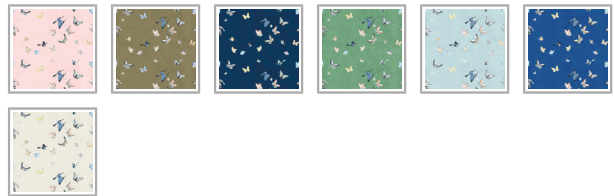

ROLL DIMENSIONS	24" (61.5cm) x 33ft (10.05m)
MATERIAL/BASE	Matte Non-Woven
PATTERN REPEAT	16.2" (41cm)
PATTERN MATCH	Straight Match
FINISH	Pre-trimmed Butt Join
CLEANABILITY	Spongeable
USAGE	Domestic & Commercial

SUSTAINABILITY

- Made to order within 4-7 days using the latest eco-friendly printing tech. That means no over-production and waste like regular wallpaper brands.
- Our PVC Free wallpaper base is sourced from sustainably managed forests.
- We print all wallpapers using odorless water-based ink. GREENGUARD GOLD Certified to standards for low chemical emissions into indoor air.
- Milton & King's wallpapers are of the highest quality, are environmentally friendly, and totally 100% vinyl-free.

MILTON & KING®

SHOWROOM ADDRESS & OPENING HOURS

Phone: 469.372.5774
900 Dragon Street
Design District
Dallas Texas 75207

Mon to Fri: 9am-5pm
Saturday: Closed
Sunday: Closed

GENERAL ENQUIRIES, ORDER & PRODUCTS

469.372.5774
Mon-Fri: 8am-5pm (CST)
support@miltonandking.com
www.miltonandking.com

BATCHING & DELIVERY

- **Note:** Samples of this wallpaper are provided for review of the material, pattern scale and print technique – they are not intended to be used for color matching purposes. There can be slight shifts in color between runs, so your wallpaper may vary slightly from sample coloring.
- Please ensure that you order the correct amount as we do not guarantee that rolls printed in different batches will be an exact match.
- All Milton & King orders are printed and shipped with love from Dallas, Texas.
- Industry leading production times on all orders.