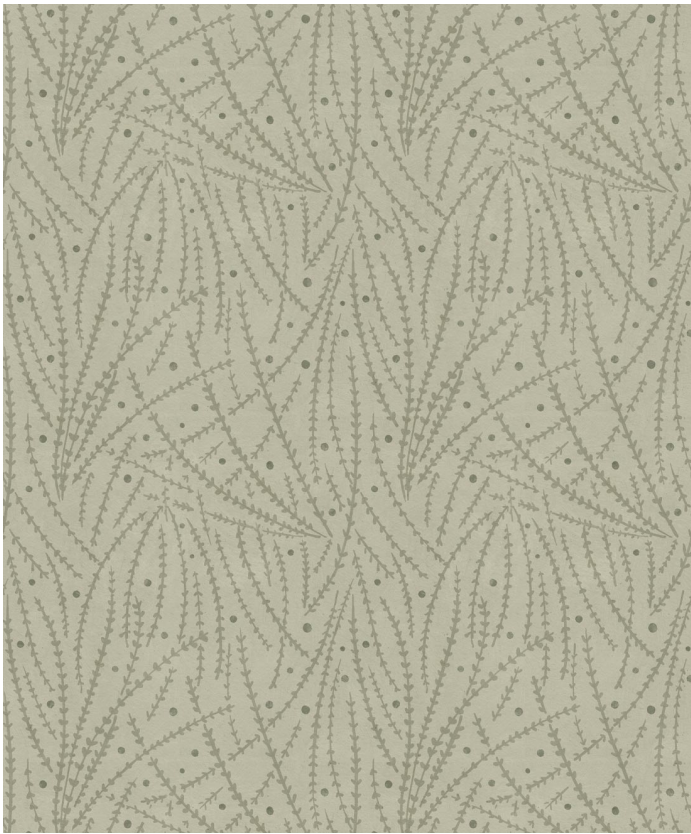

KATIE O'SHEA

Brush Wallpaper

Inspired by the elegant beauty of tumbleweed, Brush Wallpaper features an abstract botanical bohemian vibe. Think of the subtle beauty of the high desert. It has a natural look and varied texture, giving it a richness that is both dreamy and grounded. It is versatile in both dark and light color ways.

| | |
|-----------------|------------------------------|
| ROLL DIMENSIONS | 24" (61.5cm) x 33ft (10.05m) |
| MATERIAL/BASE | Matte Non-Woven |
| PATTERN REPEAT | 12" (30.75cm) |
| PATTERN MATCH | Straight Match |
| FINISH | Pre-trimmed Butt Join |
| CLEANABILITY | Spongeable |
| USAGE | Domestic & Commercial |