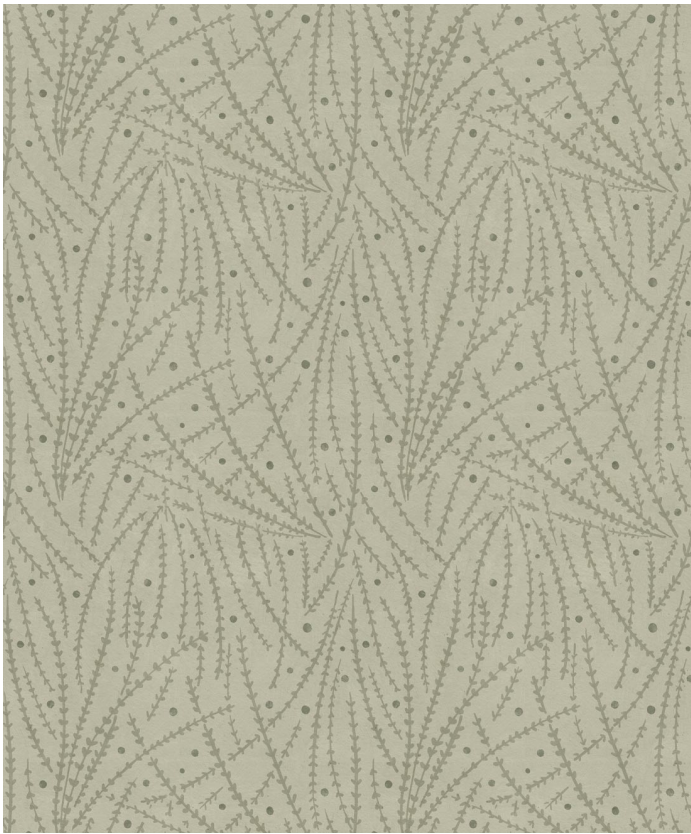

KATIE O'SHEA

Brush Wallpaper

Inspired by the elegant beauty of tumbleweed, Brush Wallpaper features an abstract botanical bohemian vibe. Think of the subtle beauty of the high desert. It has a natural look and varied texture, giving it a richness that is both dreamy and grounded. It is versatile in both dark and light color ways.

ROLL DIMENSIONS	24" (61.5cm) x 33ft (10.05m)
MATERIAL/BASE	Matte Non-Woven
PATTERN REPEAT	12" (30.75cm)
PATTERN MATCH	Straight Match
FINISH	Pre-trimmed Butt Join
CLEANABILITY	Spongeable
USAGE	Domestic & Commercial