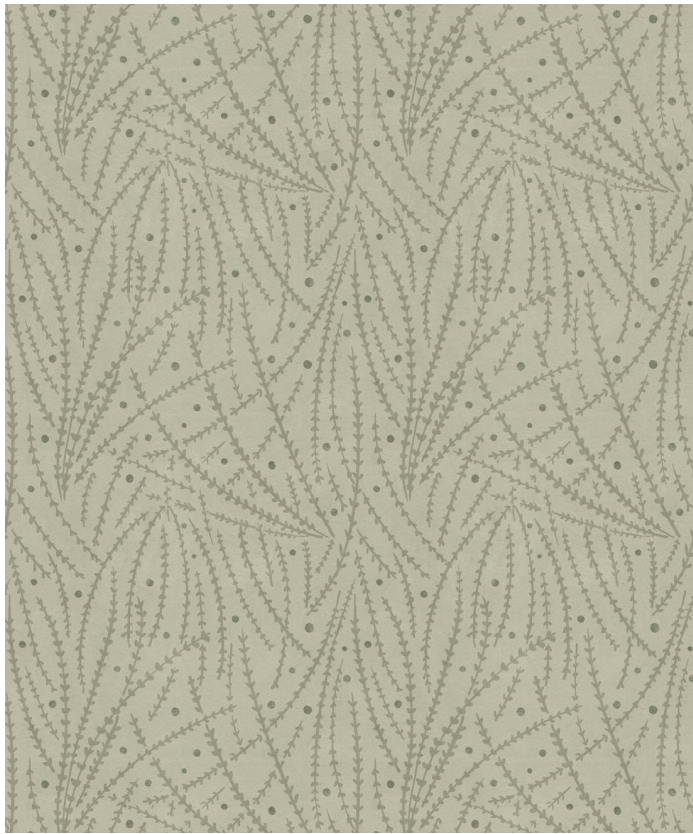

# Brush Wallpaper

Inspired by the elegant beauty of tumbleweed, Brush Wallpaper features an abstract botanical bohemian vibe. Think of the subtle beauty of the high desert. It has a natural look and varied texture, giving it a richness that is both dreamy and grounded. It is versatile in both dark and light color ways.