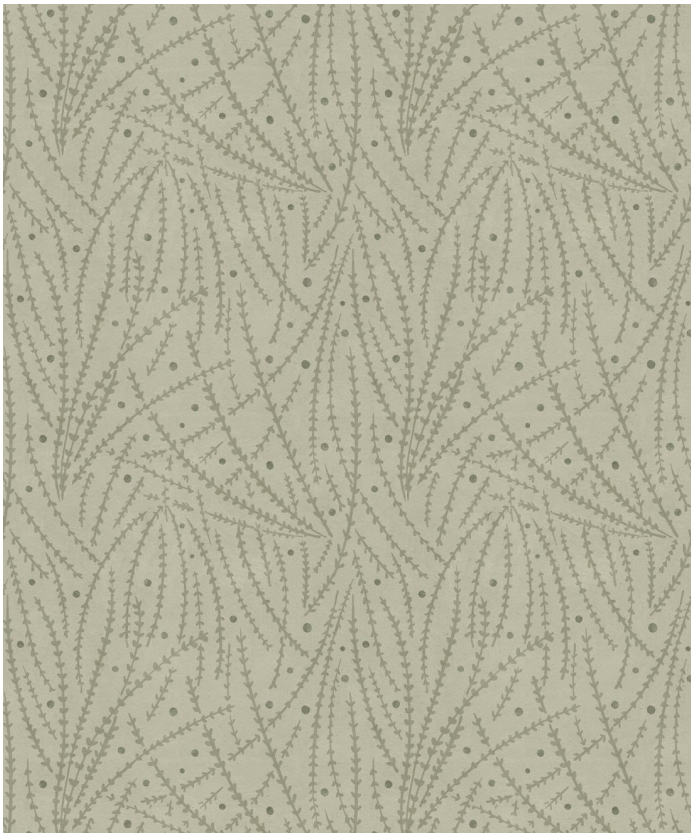

KATIE O'SHEA

Brush Wallpaper

Inspired by the elegant beauty of tumbleweed, Brush Wallpaper features an abstract botanical bohemian vibe. Think of the subtle beauty of the high desert. It has a natural look and varied texture, giving it a richness that is both dreamy and grounded. It is versatile in both dark and light color ways.

ROLL DIMENSIONS	24" (61.5cm) x 33ft (10.05m)
MATERIAL/BASE	Matte Non-Woven
PATTERN REPEAT	12" (30.75cm)
PATTERN MATCH	Straight Match
FINISH	Pre-trimmed Butt Join
CLEANABILITY	Spongeable
USAGE	Domestic & Commercial
PRODUCT CODE	KO111