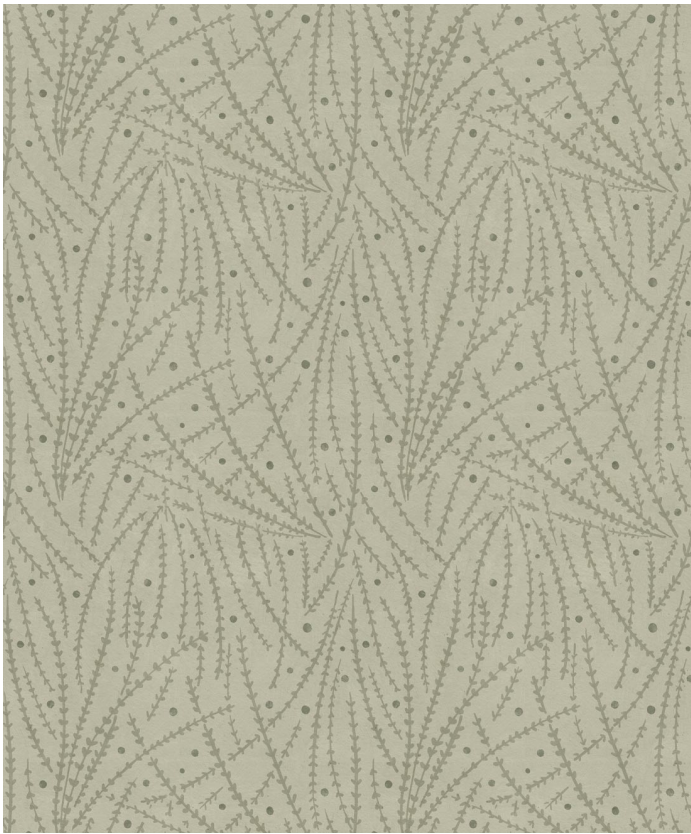

# Brush Wallpaper

Inspired by the elegant beauty of tumbleweed, Brush Wallpaper features an abstract botanical bohemian vibe. Think of the subtle beauty of the high desert. It has a natural look and varied texture, giving it a richness that is both dreamy and grounded. It is versatile in both dark and light color ways.