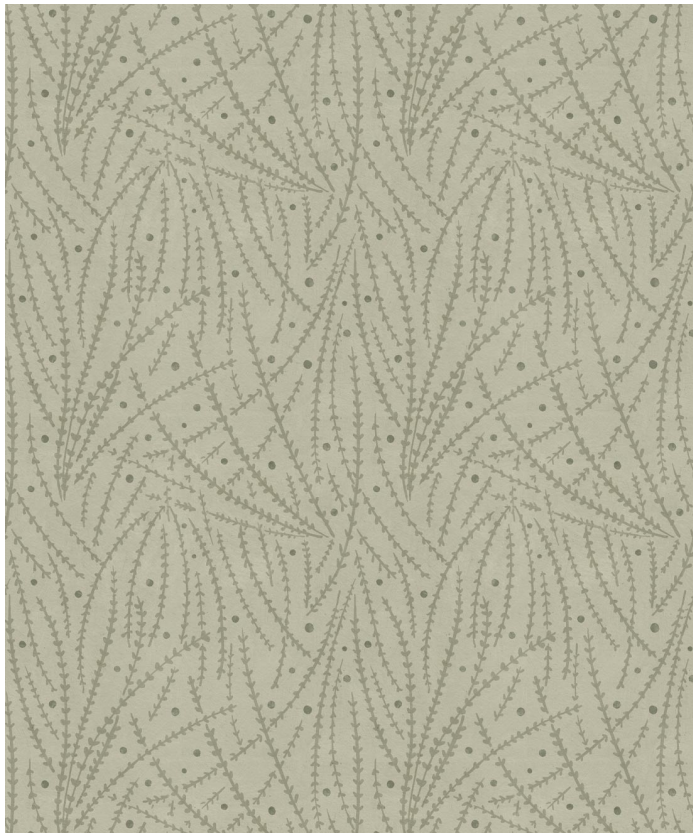

Brush Wallpaper

Inspired by the elegant beauty of tumbleweed, Brush Wallpaper features an abstract botanical bohemian vibe. Think of the subtle beauty of the high desert. It has a natural look and varied texture, giving it a richness that is both dreamy and grounded. It is versatile in both dark and light color ways.

ROLL DIMENSIONS	24" (61.5cm) x 33ft (10.05m)
MATERIAL/BASE	Low Sheen Non-Woven
PATTERN REPEAT	12" (30.75cm)
PATTERN MATCH	Straight Match
FINISH	Pre-trimmed Butt Join
CLEANABILITY	Washable
USAGE	Domestic & Commercial
PRODUCT CODE	WR538KO