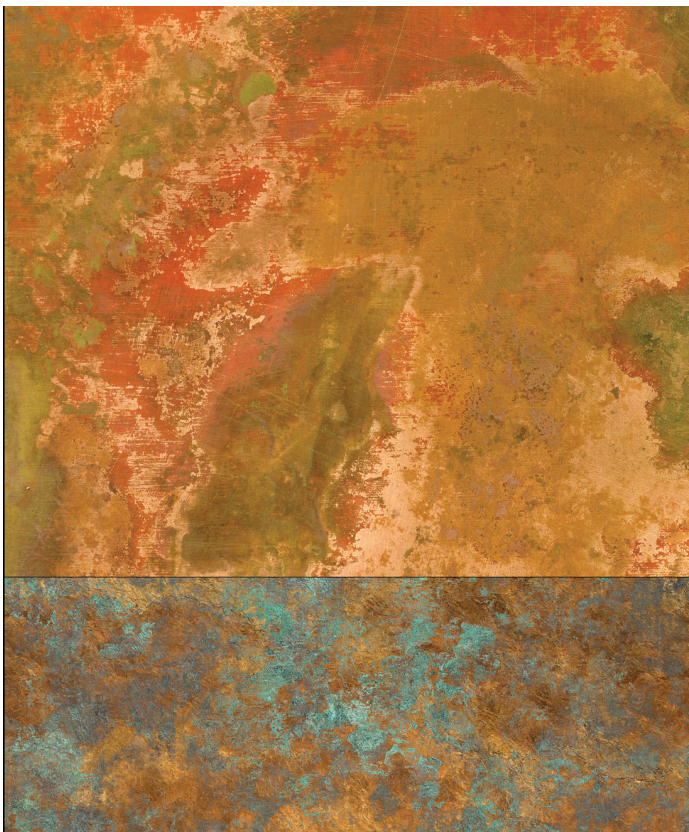

# Bronze & Copper Wallpaper

Now you can tap into the popular industrial interior style with very little effort. This sublime metal wallpaper perfectly replicates the look which adorns many a wall in the lofts, bars and cafes throughout the world's trendiest cities. The metal effect created by a series of aged, rustic metal squares is simply stunning and is the perfect foundation to create your industrial room. The variations in the Color between the 'rust' and the vibrant shades beneath give you an awesome palate to play with when it comes to selecting your furnishings and floor coverings.

## SUSTAINABILITY

- Made to order within 5-7 business days using the latest eco-friendly printing tech. That means no over-production and waste like regular wallpaper brands.
- Our PVC Free wallpaper base is sourced from sustainably managed forests.
- We print all wallpapers using odorless water-based ink. GREENGUARD GOLD Certified to standards for low chemical emissions into indoor air.
- Milton & King's wallpapers are of the highest quality, are environmentally friendly, and totally 100% vinyl-free.

## BATCHING & DELIVERY

- **Note:** Samples of this wallpaper are provided for review of the material, pattern scale and print technique - they are not intended to be used for color matching purposes. There can be slight shifts in color between runs, so your wallpaper may vary slightly from sample coloring.
- Please ensure that you order the correct amount as we do not guarantee that rolls printed in different batches will be an exact match.
- All Milton & King orders are printed and shipped with love from Dallas, Texas.
- Industry leading production times on all orders.