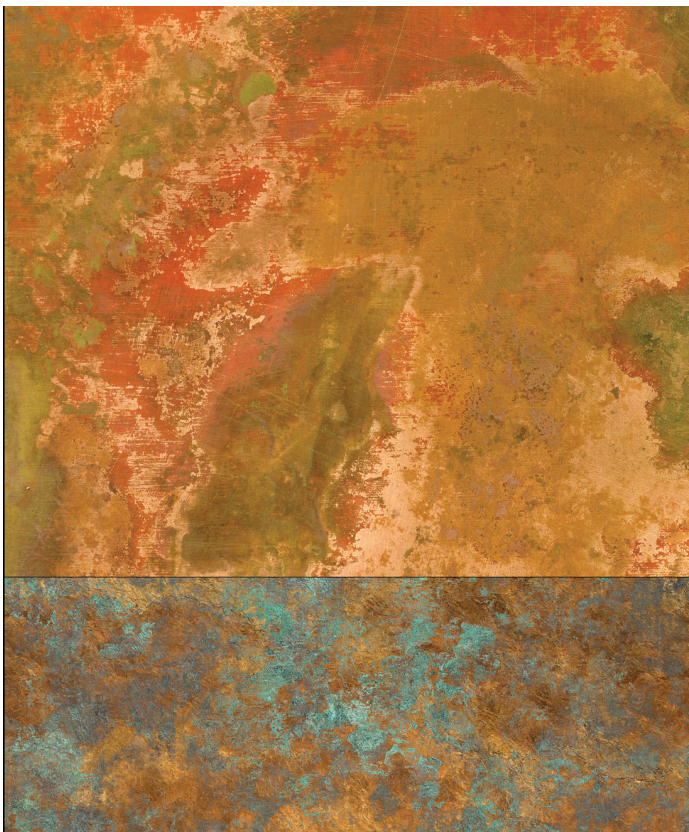

KEMRA

Bronze & Copper Wallpaper

Now you can tap into the popular industrial interior style with very little effort. This sublime metal wallpaper perfectly replicates the look which adorns many a wall in the lofts, bars and cafes throughout the world's trendiest cities. The metal effect created by a series of aged, rustic metal squares is simply stunning and is the perfect foundation to create your industrial room. The variations in the Color between the 'rust' and the vibrant shades beneath give you an awesome palate to play with when it comes to selecting your furnishings and floor coverings.

SUSTAINABILITY

- Made to order within 5-7 business days using the latest eco-friendly printing tech. That means no over-production and waste like regular wallpaper brands.
- Our PVC Free wallpaper base is sourced from sustainably managed forests.
- We print all wallpapers using odorless water-based ink. GREENGUARD GOLD Certified to standards for low chemical emissions into indoor air.
- Milton & King's wallpapers are of the highest quality, are environmentally friendly, and totally 100% vinyl-free.

BATCHING & DELIVERY

- **Note:** Samples of this wallpaper are provided for review of the material, pattern scale and print technique - they are not intended to be used for color matching purposes. There can be slight shifts in color between runs, so your wallpaper may vary slightly from sample coloring.
- Please ensure that you order the correct amount as we do not guarantee that rolls printed in different batches will be an exact match.
- All Milton & King orders are printed and shipped with love from Dallas, Texas.
- Industry leading production times on all orders.