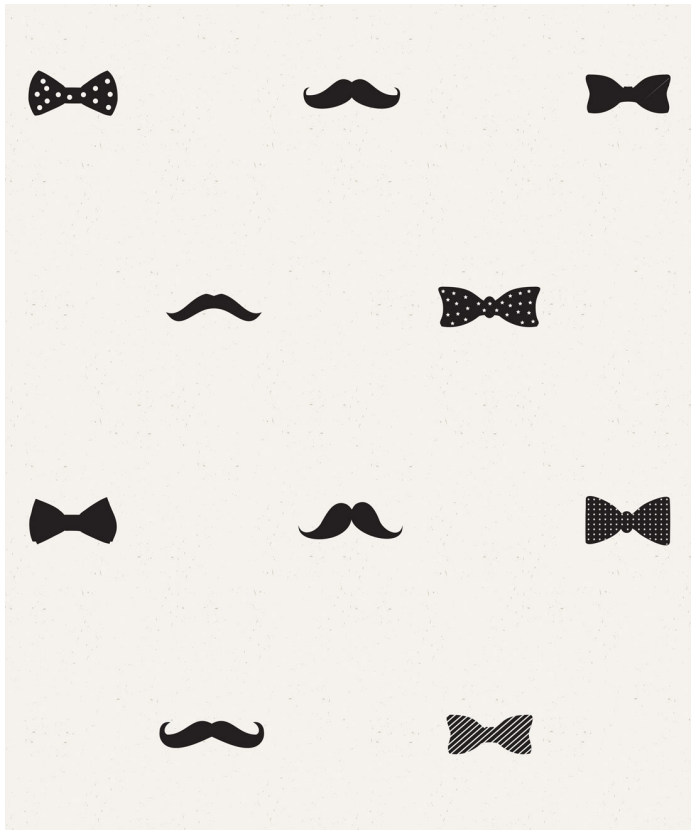

MUFFIN & MANI

Bow Ties & Moustaches Wallpaper

A truly Hipster inspired wallpaper. The cute little bow ties & moustaches of this wallpaper are perfect for your little trendsetters bedroom. Great for all ages, this wallpaper, (like a hipster's craft beer) only gets better with age.

SUSTAINABILITY

- Made to order within 5-7 business days using the latest eco-friendly printing tech. That means no over-production and waste like regular wallpaper brands.
- Our PVC Free wallpaper base is sourced from sustainably managed forests.
- We print all wallpapers using odorless water-based ink. GREENGUARD GOLD Certified to standards for low chemical emissions into indoor air.
- Milton & King's wallpapers are of the highest quality, are environmentally friendly, and totally 100% vinyl-free.

BATCHING & DELIVERY

- **Note:** Samples of this wallpaper are provided for review of the material, pattern scale and print technique – they are not intended to be used for color matching purposes. There can be slight shifts in color between runs, so your wallpaper may vary slightly from sample coloring.
- Please ensure that you order the correct amount as we do not guarantee that rolls printed in different batches will be an exact match.
- All Milton & King orders are printed and shipped with love from Dallas, Texas.
- Industry leading production times on all orders.

ROLL DIMENSIONS	24" (61.5cm) x 33ft (10.05m)
MATERIAL/BASE	Matte Non-Woven
PATTERN REPEAT	29.9" (76cm)
PATTERN MATCH	Offset Match
FINISH	Pre-trimmed Butt Join
CLEANABILITY	Spongeable
USAGE	Domestic & Commercial

MILTON & KING

SHOWROOM ADDRESS & OPENING HOURS

Phone: 469.372.5774
900 Dragon Street
Design District
Dallas Texas 75207

Mon to Fri: 9am-5pm
Saturday: Closed
Sunday: Closed

GENERAL ENQUIRIES, ORDER & PRODUCTS

[469.372.5774](tel:469.372.5774)
Mon-Fri: 8am-5pm (CST)
support@miltonandking.com
www.miltonandking.com