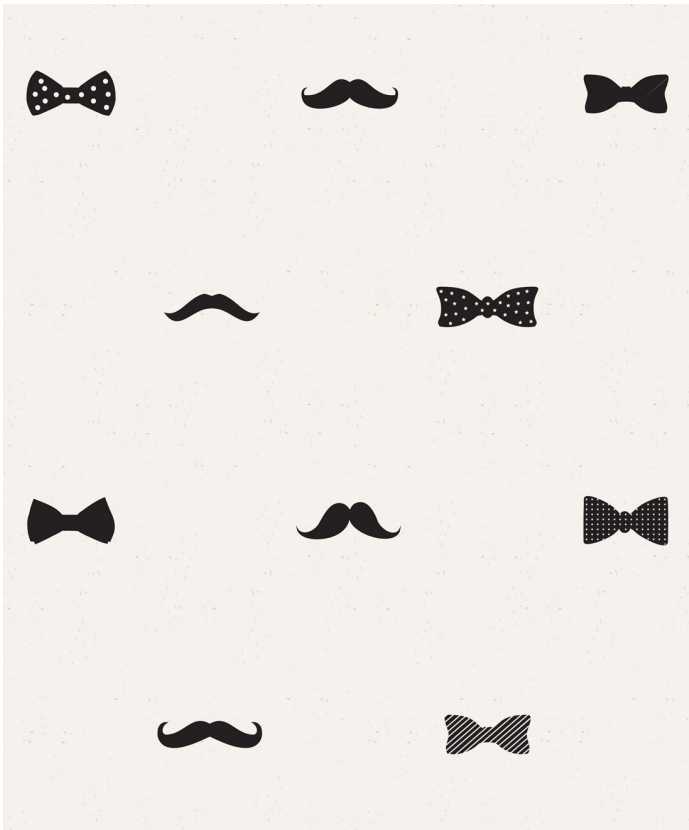

Bow Ties & Moustaches Wallpaper

A truly Hipster inspired wallpaper. The cute little bow ties & moustaches of this wallpaper and perfect for your little trendsetters bedroom. Great for all ages, this wallpaper, (like a hipster's craft beer) only gets better with age.

SUSTAINABILITY

- Made to order within 5-7 business days using the latest eco-friendly printing tech. That means no over-production and waste like regular wallpaper brands.
- Our PVC Free wallpaper base is sourced from sustainably managed forests.
- We print all wallpapers using odorless water-based ink. GREENGUARD GOLD Certified to standards for low chemical emissions into indoor air.
- Milton & King's wallpapers are of the highest quality, are environmentally friendly, and totally 100% vinyl-free.

BATCHING & DELIVERY

- **Note:** Samples of this wallpaper are provided for review of the material, pattern scale and print technique – they are not intended to be used for color matching purposes. There can be slight shifts in color between runs, so your wallpaper may vary slightly from sample coloring.
- Please ensure that you order the correct amount as we do not guarantee that rolls printed in different batches will be an exact match.
- All Milton & King orders are printed and shipped with love from Dallas, Texas.
- Industry leading production times on all orders.

ROLL DIMENSIONS	24" (61.5cm) x 33ft (10.05m)
MATERIAL/BASE	Matte Non-Woven
PATTERN REPEAT	29.9" (76cm)
PATTERN MATCH	Offset Match
FINISH	Pre-trimmed Butt Join
CLEANABILITY	Spongeable
USAGE	Domestic & Commercial

MILTON & KING

SHOWROOM ADDRESS & OPENING HOURS

Phone: 469.372.5774
900 Dragon Street
Design District
Dallas Texas 75207

Mon to Fri: 9am-5pm
Saturday: Closed
Sunday: Closed

GENERAL ENQUIRIES, ORDER & PRODUCTS

[469.372.5774](tel:469.372.5774)
Mon-Fri: 8am-5pm (CST)
support@miltonandking.com
www.miltonandking.com