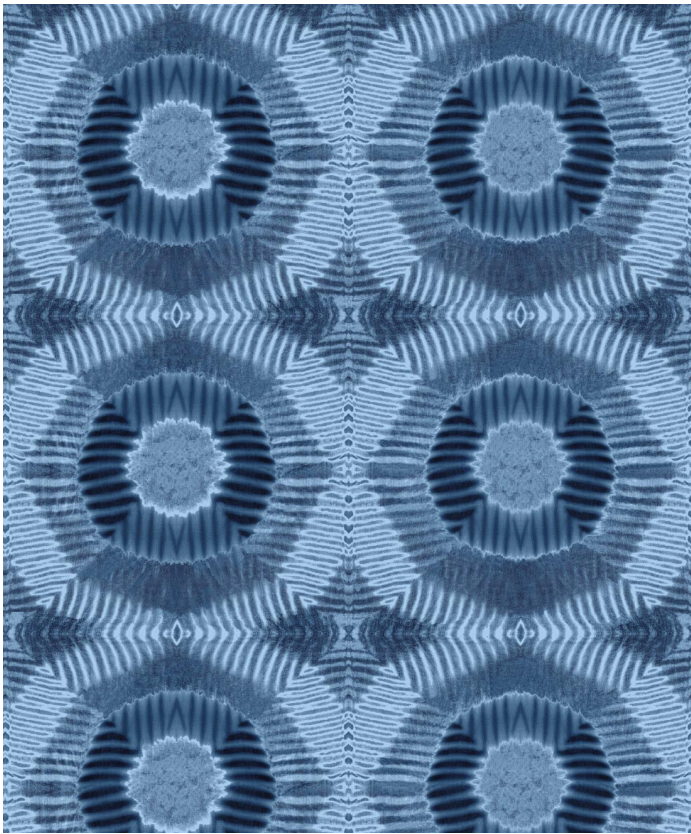

## SHIBORI

# Aztec Suns Wallpaper

Aztec Suns is a geometric wallpaper that lends itself to an earthy bohemian interior style where patterns and layers are mixed and matched. It is an example of Nui shibori or stitch shibori. In this case, the stitch was used on the cloth to expose or cover sections of the design by stitching and pulling tightly to gather the cloth before submerging in a dye pot. Stitching gives flexibility and control to create a variety of designs, delicate or bold, simple or complex, graphic or bold. The scale of this design illustrates the amazing details hiding in Nui shibori.