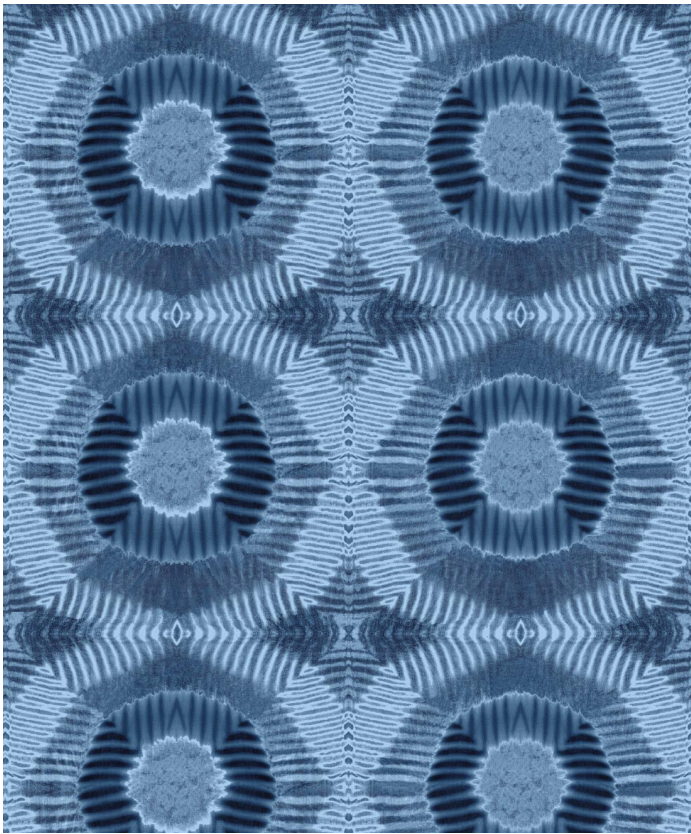

SHIBORI

Aztec Suns Wallpaper

Aztec Suns is a geometric wallpaper that lends itself to an earthy bohemian interior style where patterns and layers are mixed and matched. It is an example of Nui shibori or stitch shibori. In this case, the stitch was used on the cloth to expose or cover sections of the design by stitching and pulling tightly to gather the cloth before submerging in a dye pot. Stitching gives flexibility and control to create a variety of designs, delicate or bold, simple or complex, graphic or bold. The scale of this design illustrates the amazing details hiding in Nui shibori.

ROLL DIMENSIONS	24" (61.5cm) x 33ft (10.05m)
MATERIAL/BASE	Matte Non-Woven
PATTERN REPEAT	11.8" (30cm)
PATTERN MATCH	Straight Match
FINISH	Pre-trimmed Butt Join
CLEANABILITY	Spongeable
USAGE	Domestic & Commercial

SUSTAINABILITY

- Made to order within 5-7 business days using the latest eco-friendly printing tech. That means no over-production and waste like regular wallpaper brands.
- Our PVC Free wallpaper base is sourced from sustainably managed forests.
- We print all wallpapers using odorless water-based ink. GREENGUARD GOLD Certified to standards for low chemical emissions into indoor air.
- Milton & King's wallpapers are of the highest quality, are environmentally friendly, and totally 100% vinyl-free.

BATCHING & DELIVERY

- **Note:** Samples of this wallpaper are provided for review of the material, pattern scale and print technique – they are not intended to be used for color matching purposes. There can be slight shifts in color between runs, so your wallpaper may vary slightly from sample coloring.
- Please ensure that you order the correct amount as we do not guarantee that rolls printed in different batches will be an exact match.
- All Milton & King orders are printed and shipped with love from Dallas, Texas.
- Industry leading production times on all orders.