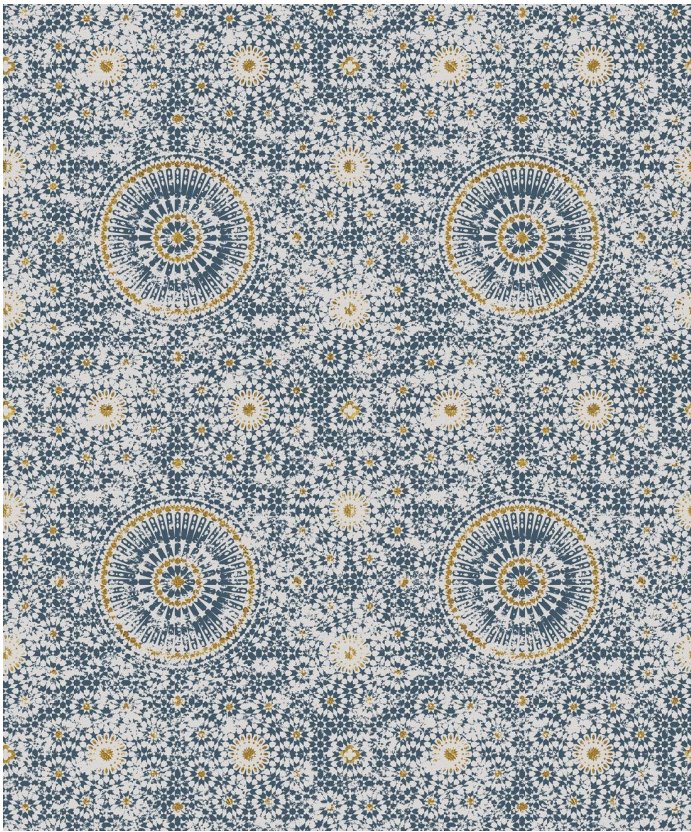

Abu Dhabi Wallpaper

Inspired by the unique architectural pattern designs of the middle east, Abu Dhabi is your passport to interior exoticness. A cultural wallpaper Inspired by places and spaces with unique cultural significance bought together by the universal language of beauty and harmony.

SUSTAINABILITY

- Made to order within 4-7 days using the latest eco-friendly printing tech. That means no over-production and waste like regular wallpaper brands.
- Our PVC Free wallpaper base is sourced from sustainably managed forests.
- We print all wallpapers using odorless water-based ink. GREENGUARD GOLD Certified to standards for low chemical emissions into indoor air.
- Milton & King's wallpapers are of the highest quality, are environmentally friendly, and totally 100% vinyl-free.

BATCHING & DELIVERY

- **Note:** Samples of this wallpaper are provided for review of the material, pattern scale and print technique – they are not intended to be used for color matching purposes. There can be slight shifts in color between runs, so your wallpaper may vary slightly from sample coloring.
- Please ensure that you order the correct amount as we do not guarantee that rolls printed in different batches will be an exact match.
- All Milton & King orders are printed and shipped with love from Dallas, Texas.
- Industry leading production times on all orders.

ROLL DIMENSIONS	24" (61.5cm) x 33ft (10.05m)
MATERIAL/BASE	Matte Non-Woven
PATTERN REPEAT	24" (61.5cm)
PATTERN MATCH	Straight Match
FINISH	Pre-trimmed Butt Join
CLEANABILITY	Spongeable
USAGE	Domestic & Commercial
PRODUCT CODE	KH001

MILTON & KING®

SHOWROOM ADDRESS & OPENING HOURS

Phone: 469.372.5774
900 Dragon Street
Design District
Dallas Texas 75207

Mon to Fri: 9am-5pm
Saturday: Closed
Sunday: Closed

GENERAL ENQUIRIES, ORDER & PRODUCTS

469.372.5774
Mon-Fri: 8am-5pm (CST)
support@miltonandking.com
www.miltonandking.com