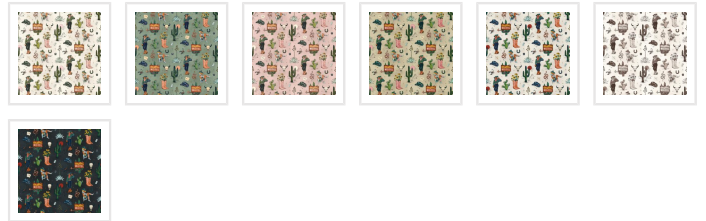

# Trail Tales Wallpaper

Trail Tales wallpaper is an evocative design that captures the very essence of exploration and adventure. The rugged, untamed trails and wide-open skies are filled with untold beauty, and this design perfectly captures the spirit of exploration and the challenges and serenity of a journey through these winding landscapes. Perfect for those who cherish adventure and the wonders of the wild frontier.