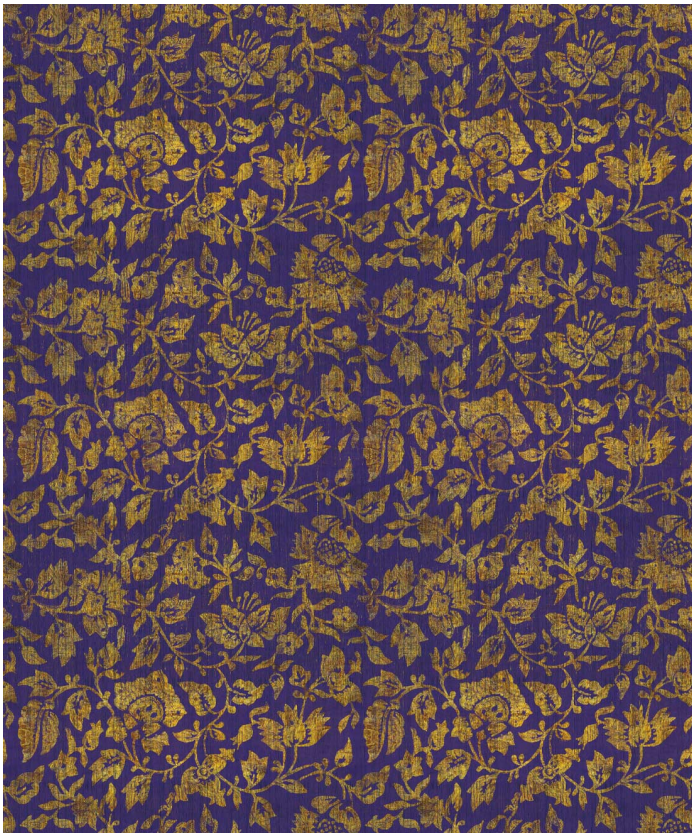

Damask Bloom Wallpaper

Damask Bloom Wallpaper is inspired by traditional floral decoration with the appearance of woven textured velvet tapestries. It is available in six unique colourways, featuring a repeating motif with a gilded patina. The regular horizontal repeat adds to the detailed nature of the design and makes it easy to match when installing. Bloom evokes the timeless sounds of the oud, the ney, or the zither delicately drifting through a secret walled garden, or a languid breeze wafting over leaves, vines, and blooms of a Mediterranean vineyard.

SPECIFICATIONS

ROLL DIMENSIONS	24" (61.5cm) x 33ft (10.05m)
PATTERN REPEAT	29.5" (75cm)
PATTERN MATCH	Straight Match
FINISH	Pre-trimmed Butt Join
CLEANABILITY	Washable
USAGE	Domestic & Commercial
PRODUCT CODE	SIM163W