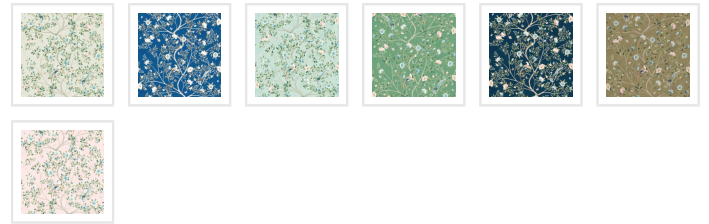

BETHANY LINZ

Camellia Tree Mural

Camellia Tree is a three-panel repeating mural featuring elegant birds nestled amongst the branches and flowers of a Camellia Tree. This design forms a part of artist Bethany Linz's Chinoiserie collection, which draws inspiration from spring florals. Hand-painted on stone henge paper using gouache, Camellia Tree's winding branches and bursting blooms will make your space feel larger and livelier. Available in seven colourways to suit a range of interiors.

Designed as panels that are 129.92" (330cm) high x 24" (61.5cm) wide.

Each roll comes with 3 panels. The horizontal pattern will repeat every 3 panels.

Note: Samples are provided for review of the material, pattern scale and print technique—they are not intended to be used for colour matching purposes. There can be slight shifts in colour between runs, so your wallpaper may vary slightly from sample colouring.

Please ensure that you order the correct amount as we do not guarantee that rolls printed in different batches will be an exact match.

ROLL DIMENSIONS	24" (61.5cm) x 32.48ft (9.9m)
PATTERN REPEAT	Every 3 Panels
PATTERN MATCH	Straight Match
FINISH	Pre-trimmed Butt Join
CLEANABILITY	Washable
USAGE	Domestic & Commercial
PRODUCT CODE	BL092P