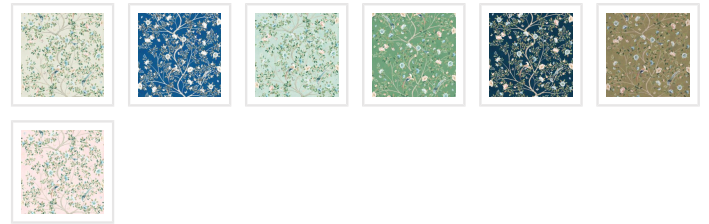

# Camellia Tree Mural

Camellia Tree is a three-panel repeating mural featuring elegant birds nestled amongst the branches and flowers of a Camellia Tree. This design forms a part of artist Bethany Linz's Chinoiserie collection, which draws inspiration from spring florals. Hand-painted on stone henge paper using gouache, Camellia Tree's winding branches and bursting blooms will make your space feel larger and livelier. Available in seven colourways to suit a range of interiors.

Designed as panels that are 129.92" (330cm) high x 24" (61.5cm) wide.

Each roll comes with 3 panels. The horizontal pattern will repeat every 3 panels.

**Note:** Samples are provided for review of the material, pattern scale and print technique—they are not intended to be used for colour matching purposes. There can be slight shifts in colour between runs, so your wallpaper may vary slightly from sample colouring.

Please ensure that you order the correct amount as we do not guarantee that rolls printed in different batches will be an exact match.

ROLL DIMENSIONS	24" (61.5cm) x 32.48ft (9.9m)
PATTERN REPEAT	Every 3 Panels
PATTERN MATCH	Straight Match
FINISH	Pre-trimmed Butt Join
CLEANABILITY	Washable
USAGE	Domestic & Commercial
PRODUCT CODE	BL092P